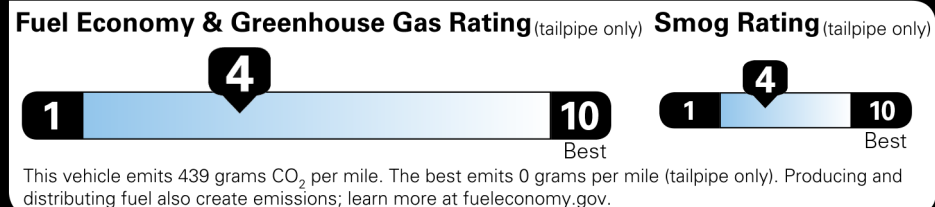

GOVERNMENT 5-STAR SAFETY RATINGS

Overall Vehicle Score ★★★★★

Based on the combined ratings of frontal, side and rollover. Should ONLY be compared to other vehicles of similar size and weight.

Frontal Crash Driver Passenger ★★★★★

Based on the risk of injury in a frontal impact. Should ONLY be compared to other vehicles of similar size and weight.

Side Crash Front seat Rear seat ★★★★★

Based on the risk of injury in a side impact.

Rollover ★★★★★

Based on the risk of rollover in a single-vehicle crash.

Star ratings range from 1 to 5 stars (★★★★★) with 5 being the highest.

Source: National Highway Traffic Safety Administration (NHTSA)

www.safercar.gov or 1-888-327-4236

For Full Product Details: Please Visit Toyota.com/Tundra 2026-03-26 02:22:21 (UTC)
Full Tank of Gas

EPA DOT Fuel Economy and Environment

Gasoline Vehicle

Fuel Economy

20 MPG combined city/hwy
19 city 22 highway
5.0 gallons per 100 miles

Std Pickups range from 12 to 87 MPG. The best vehicle rates 146 MPGe.

You spend $4,000 more in fuel costs over 5 years compared to the average new vehicle.

Annual fuel cost $2,500

Actual results will vary for many reasons, including driving conditions and how you drive and maintain your vehicle. The average new vehicle gets 29 MPG and costs $8,500 to fuel over 5 years. Cost estimates are based on 15,000 miles per year at $3.30 per gallon. MPGe is miles per gasoline gallon equivalent. Vehicle emissions are a significant cause of climate change and smog.

fueleconomy.gov
Calculate personalized estimates and compare vehicles

MANUFACTURER'S SUGGESTED RETAIL PRICE[†]	$75,127.00
DELIVERY, PROCESSING AND HANDLING FEE	2,095.00
TOTAL SUGGESTED RETAIL PRICE	$77,222.00

[†]Manufacturer's suggested retail price excludes delivery processing and handling fees, license and title fees, applicable federal, state and local taxes, and dealer and distributor options and accessories.

Delivered by Truck to: 37202
LEADCAR TOYOTA HAZLETON
730 AIRPORT ROAD
HAZLE TOWNSHIP PA18202

TML1E1N2S0F0W0